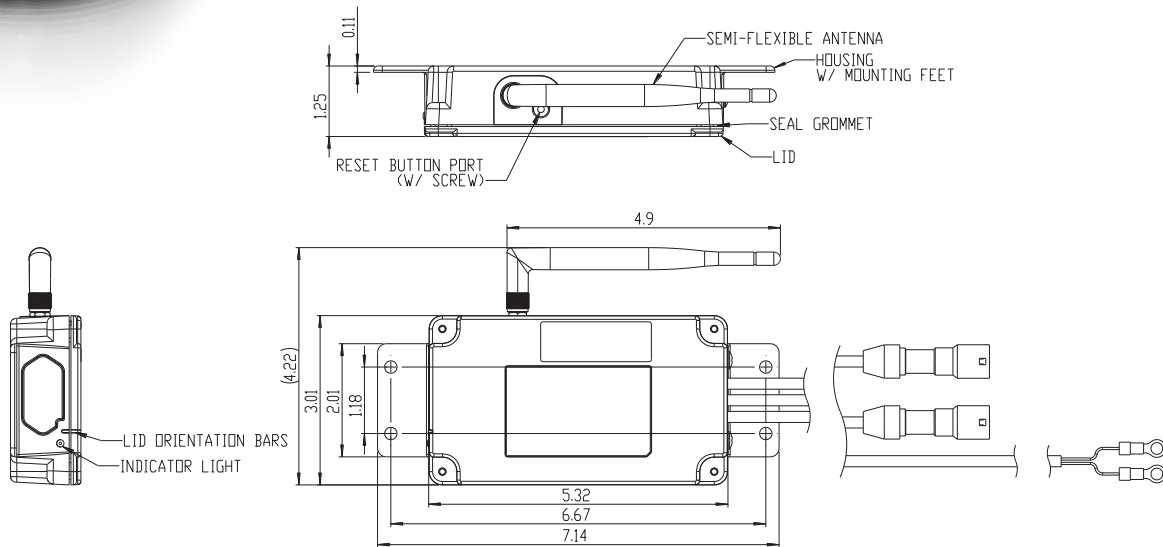

Voyager[®]

Short Range Wifi Transmitter WVOS2TX

Voyager
VISION

PRODUCT FEATURES:

- App Ready -- the Voyager Vision app turns your smart device into a camera monitor
- Device will transmit 2-way split video over Wi-Fi with a 100 meter range
- App supports Pinch/Zoom/Normal/Mirror, and Optional user adjustable marker OSD lines, and snap shot image
- Up to 2 cameras at a time
- Designed for low-speed maneuvering, stationary observation, and surveillance
- Compatible with all Voyager wired cameras (sold separately)
- IP67 waterproof construction
- Compact size allows for mounting on any part of the trailer
- No secondary monitors to keep track of
- Any tow vehicle can haul any trailer and be connected
- 12 V DC power
- ASTM D1141 compliant
- FCC compliant

EXPAND your vision™

asa
ELECTRONICS[®]
2602 Marina Drive • Elkhart, IN 46514
www.asaelectronics.com

Voyager®

Short Range WiFi Transmitter WVOS2TX

Specifications	
Power System	12VDC
Operating Voltage Range	10 ~ 14V
Power Consumption (MAX)	310 mA
Operating Temperature Range	5°F to 149°F
Storage Temperature Range	-40°F to 185°F
Operating Relative Humidity	100%
Waterproof Rating	IPX6
Overall Dimensions	1.2" x 7.8" x 4.3"
Product Weight (unpacked)	9.2 oz